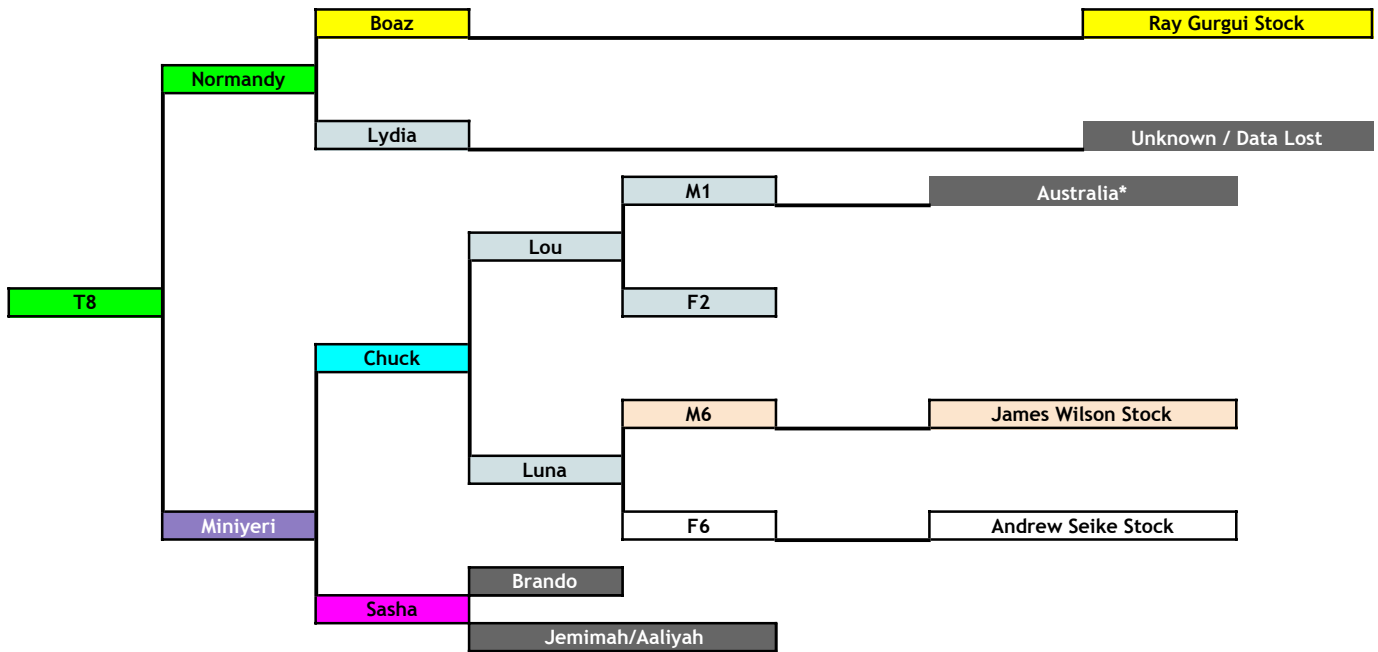

REPTILE MOUNTAIN ANIMAL LINEAGE GRAPH

Breeder	
Greg Accetta	Jeff Greene
Austin Molyneux	Koen Stokes
Captive Bred Excellence	Diana Mason
Ray Gurgui	Rebecca Hyuck
James Wilson	TC Houston
Andrew Seike	Unknown/ Australia*

* Animal from USFWS illegal animal trafficking seizure. Allowed to be held and bred by the innocent parties.