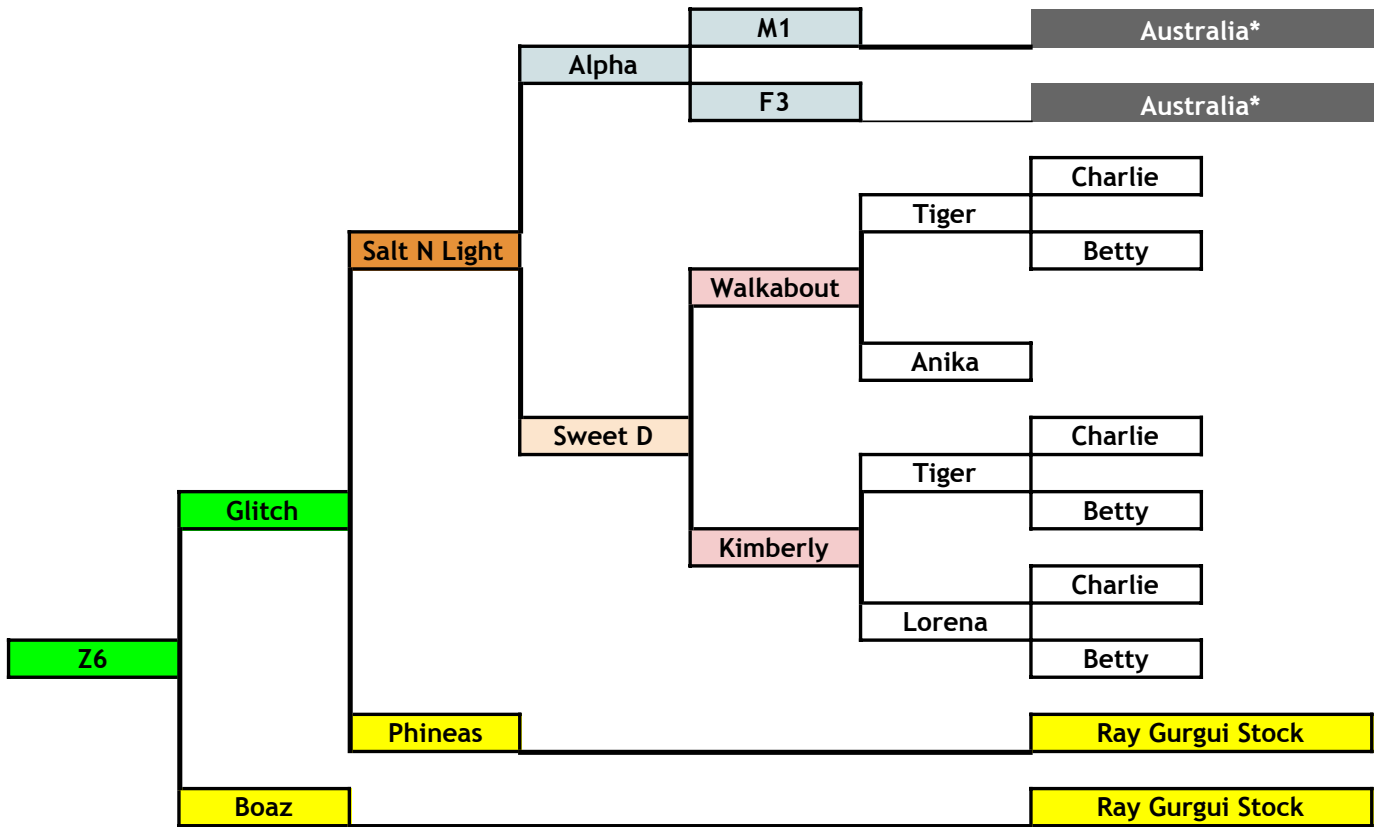

# REPTILE MOUNTAIN ANIMAL LINEAGE GRAPH

Breeder	
Greg Accetta	Jeff Greene
Austin Molyneux	Koen Stokes
Captive Bred Excellence	Diana Mason
Ray Gurgui	Rebecca Hyuck
James Wilson	TC Houston
Andrew Seike	Unknown/ Australia*

\* Animal from USFWS illegal animal trafficking seizure. Allowed to be held and bred by the innocent parties.