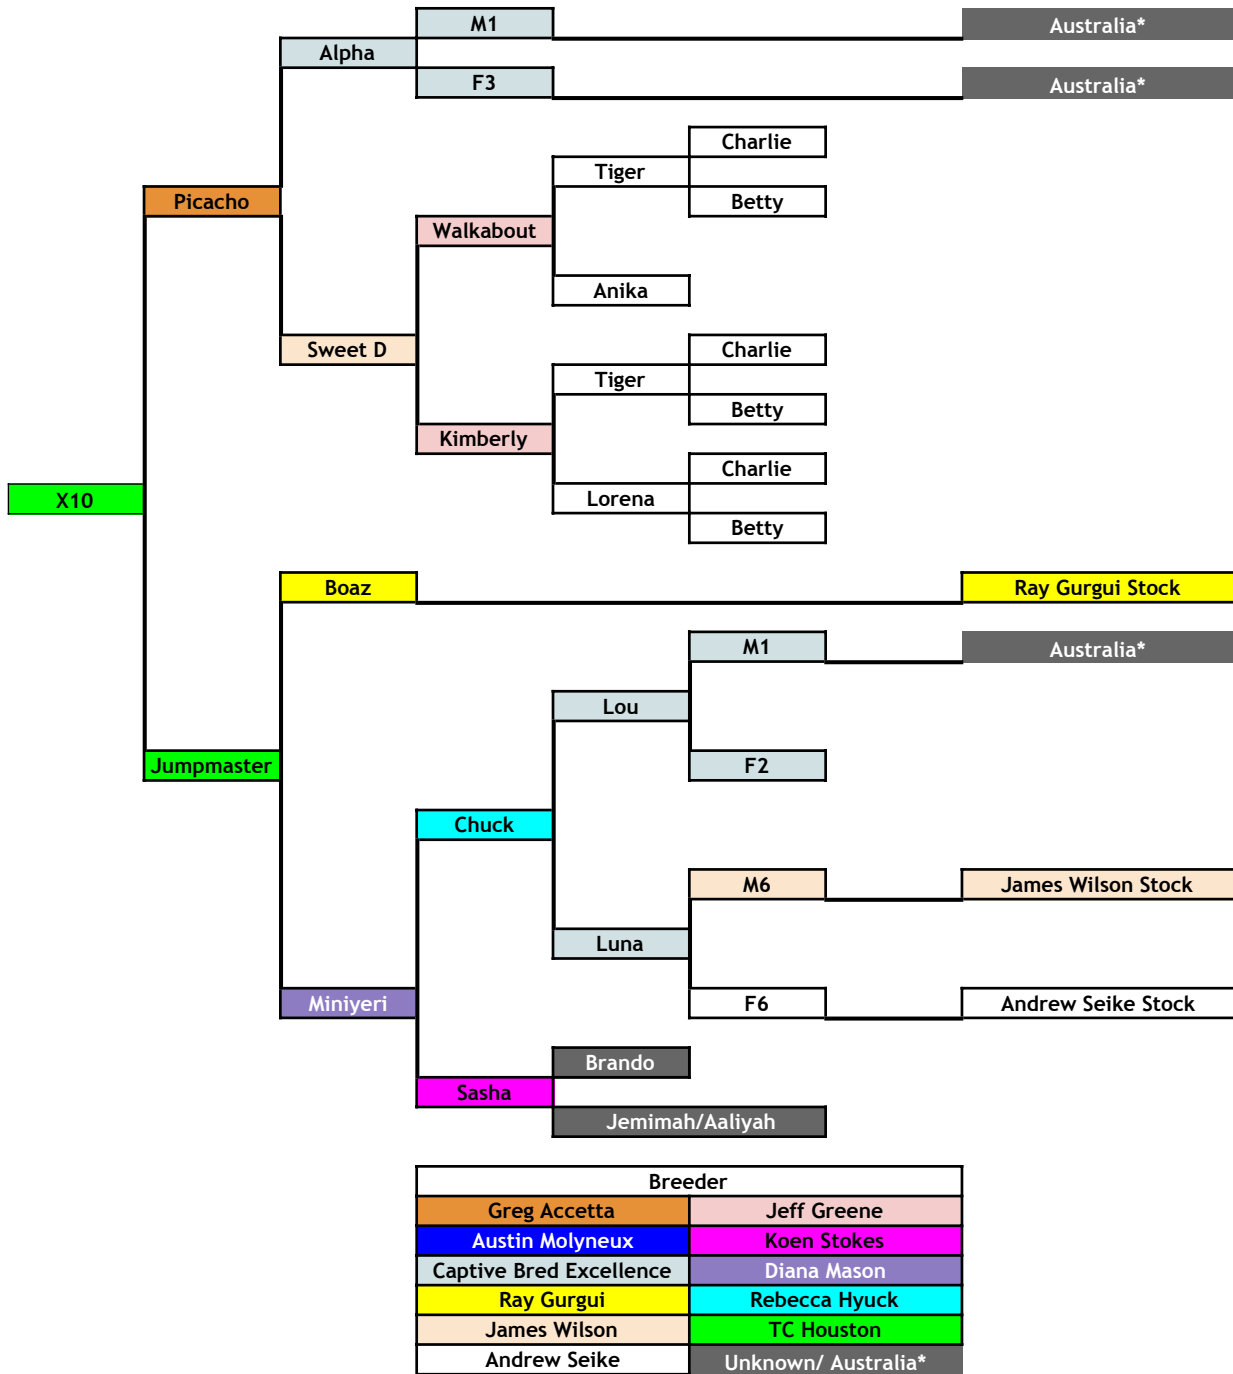

# REPTILE MOUNTAIN ANIMAL LINEAGE GRAPH

Animal from USFWS illegal animal trafficking seizure. Allowed to be held and bred by the innocent parties